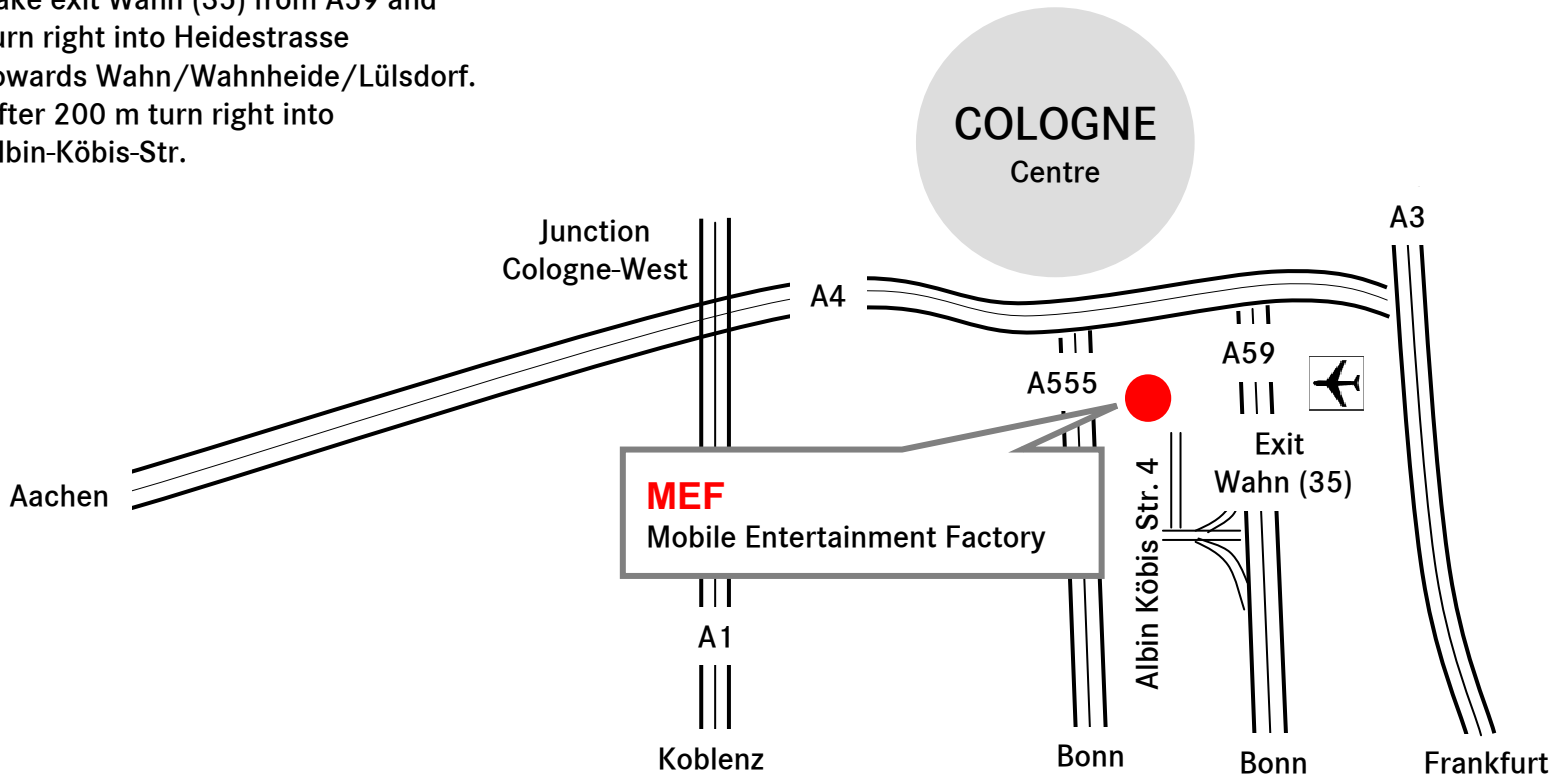

Route by car:

Take exit Wahn (35) from A59 and turn right into Heidestrasse towards Wahn/Wahnheide/Lülsdorf. After 200 m turn right into Albin-Köbis-Str.

Mobile Entertainment Factory

MEF Mobile Entertainment Factory GmbH
Albin-Köbis-Str. 4
51147 Cologne – Germany
Tel. +49 2203 90602-0
info@m-e-f.net